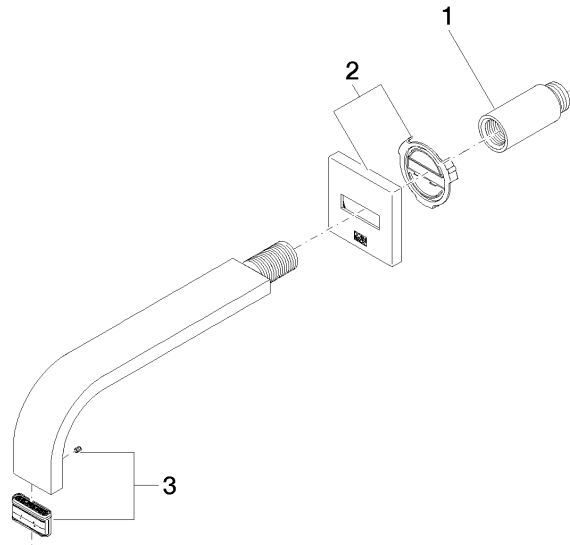

MEM Wall-mounted basin spout without pop-up waste - Brushed Durabross (23kt Gold)

MEM

13 800 782

- 200mm projection
- fixed spout
- rectangular, air-enriched flow
- hole diameter 37 mm
- rosette 60 x 60 mm
- 1/2" connection
- max. flow 5.7 l/min
- lead-free
- WRAS 2203039
- This product can help a building meet the requirements of Green Building Rating Systems, e.g. LEED®, BREEAM®, DGNB

Recommended miscellaneous

- Concealed wall elbow -** 35 085 970 90
- max. recess depth 163 mm
 - min. recess depth 90 mm

13 800 782
mm [inches]

Flow rate chart

Certificates

WRAS_2203039.

13 800 782

Spare parts list

No.	Item Number	Name	Quantity used	Delivery time
1	09 24 03 081 10 90	extension	1	2
2	90 27 78 035 00-28	rosette	1	20
3	90 29 03 109 00 90	aerator	1	2