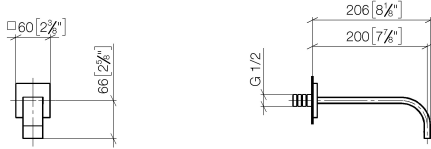

MEM Wall-mounted basin spout without pop-up waste - Brushed Durabross (23kt Gold)

MEM

13 800 782

- 200mm projection
- fixed spout
- rectangular, air-enriched flow
- hole diameter 37 mm
- rosette 60 x 60 mm
- 1/2" connection
- max. flow 5.7 l/min
- lead-free
- WRAS 2203039
- This product can help a building meet the requirements of Green Building Rating Systems, e.g. LEED®, BREEAM®, DGNB

Recommended miscellaneous

- Concealed wall elbow -** 35 085 970 90
- max. recess depth 163 mm
 - min. recess depth 90 mm

13 800 782
mm [inches]

Flow rate chart

Certificates

WRAS_2203039.

13 800 782

Spare parts list

No.	Item Number	Name	Quantity used	Delivery time
1	09 24 03 081 10 90	extension	1	2
2	90 27 78 035 00-28	rosette	1	20
3	90 29 03 109 00 90	aerator	1	2